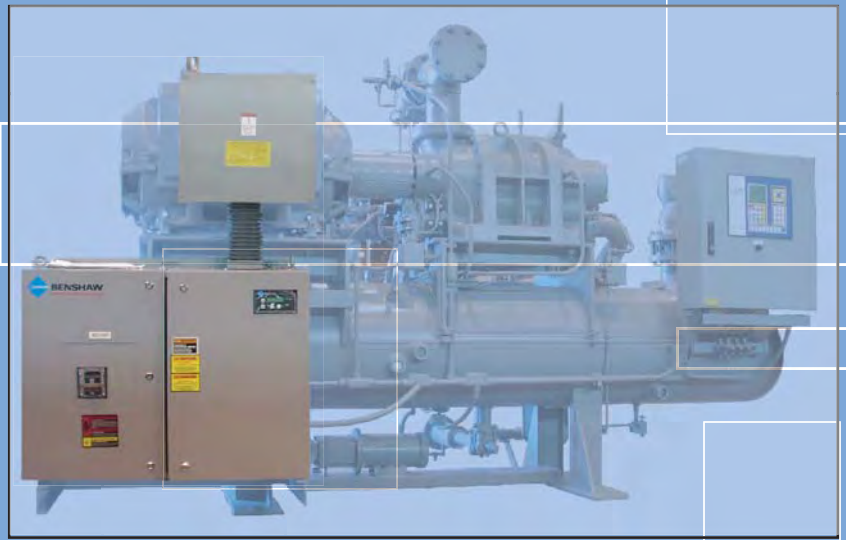

## Forging ahead...

- Simple Installation
- Prewired
- Preassembled
- Mounted Directly on Package

**GEA**  
FES Systems Inc.

## Making Ownership Easier

FES' Package Mounted Starters come prewired and ready to go:

- Solid state compressor motor starter
- Integrated oil pump starter
- Integrated 120VAC control voltage transformer
- Optional Power Factor Correction Capacitors
- Door-Mounted operational display
- Mounted on same side of package as control panel
- One-step electrical hookup to 3 phase, 480 VAC power
- 2 year warranty